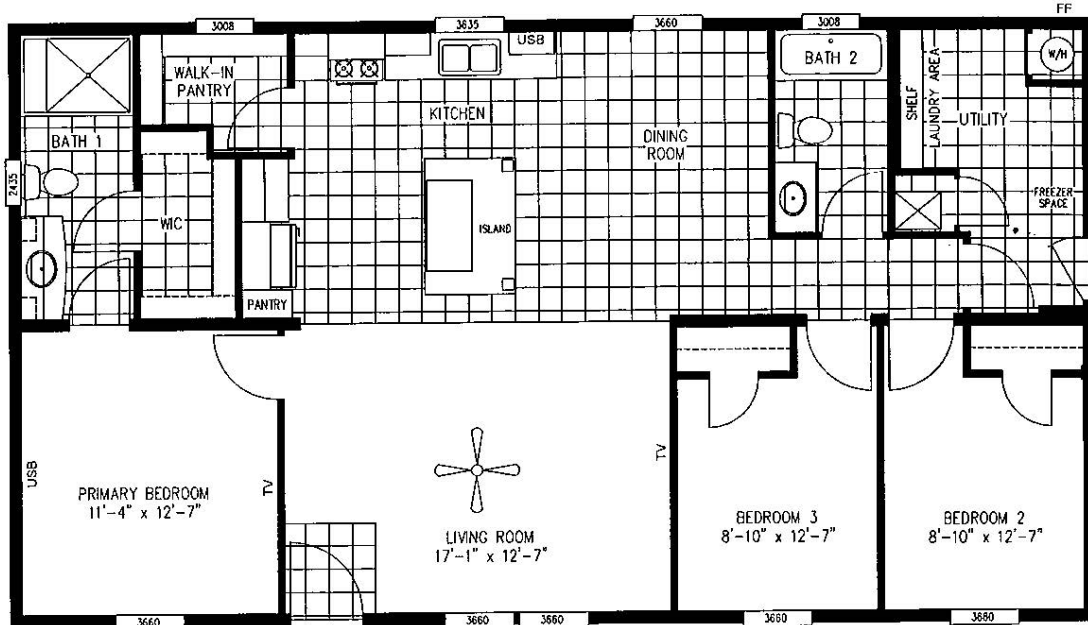

868 Atlantic Highway, Waldoboro, ME 04572 (207) 832-2036 or (800) 675-2036

buy@ralphshomes.com www.ralphshomes.com

Marlette Tuscarora 28' x 48' 3 Bedroom / 2 Bath

R-22 Floor Insulation
R-19 Exterior Wall Insulation R-33
Roof Insulation Architectural Shingles
40# Roof Load
OSB Floor decking
OSB With Wind Wrap
8' Flat Ceiling W/ Light Texture
6-Panel Fiberglass Front Door
Perimeter Heat

40 Gal HE Water Heater
Black Appliance Pkg
200 AMP Panel Box
Ceiling Fan W/ Light
6" LED Can Lights
Cage Pendant Lights Over Island
2 Duplex USB/Receptacle Outlets
60" Full Seat Shower in Master Bath
Soft Close Doors and Drawers
Drywall T/O

*-Pricing includes- Delivery up to
50miles, block and level, interior set up & adjustments, standard vented
vinyl skirting, sewer hook ups, 2 sets of boca steps*** Final Pricing
Subject To Change At Time Of Order****