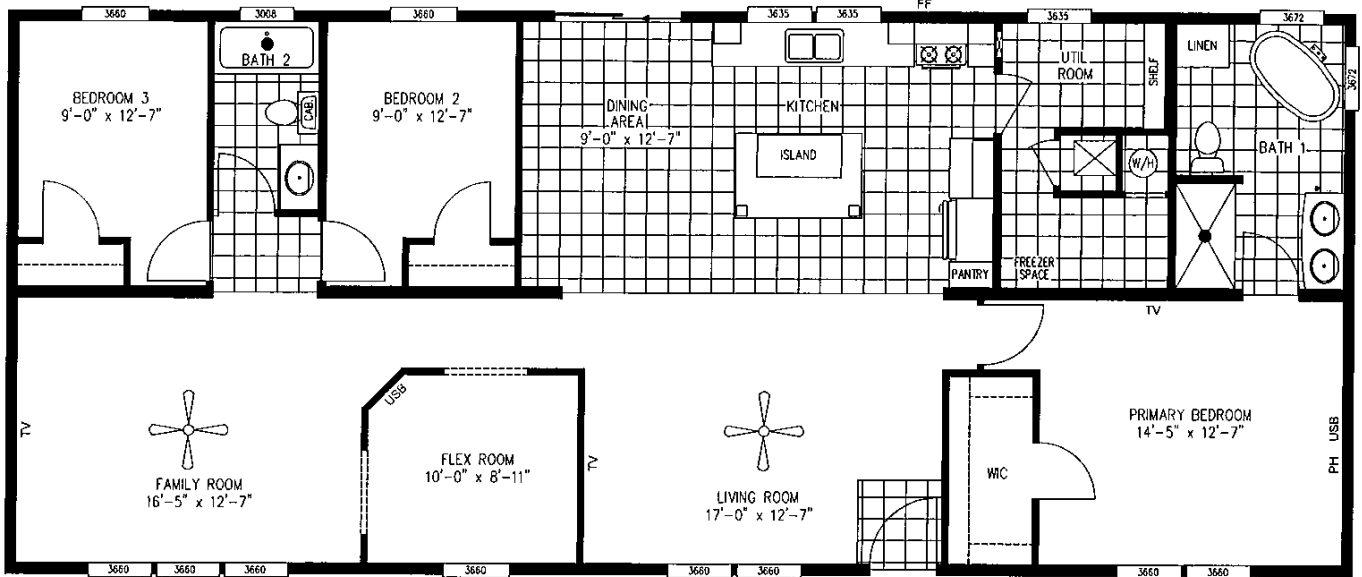

868 Atlantic Highway, Waldoboro, ME 04572 (207) 832-2036 or (800) 675-2036
 buy@ralphshomes.com www.ralphshomes.com

Marlette Lehigh 28ft x 64ft 3+ Bedrooms / 2 Baths

- | | |
|----------------------------------|-----------------------------------|
| R-22 Floor Insulation | 50 Gal HE Water Heater |
| R-19 Exterior Wall Insulation | Black Stainless Appliance Pkg 200 |
| R-33 Roof Insulation | AMP Panel Box |
| Energy Star Pkg | Ceiling Fan W/ Light |
| Architectural Shingles | 6" LED Can Lights |
| 40# Roof Load | Cage Pendant Lights Over Island |
| OSB Floor decking | 2 Duplex USB/Receptacle Outlets |
| OSB With Wind Wrap | Stainless Steel Farm Sink |
| 8' Flat Ceiling W/ Light Texture | Delux Master Bathroom Bath |
| 6-Panel Fiberglass Front Door | Soft Close Doors and Drawers |
| Vinyl Patio Door | Drywall T/O |
| Perimeter Heat | |

*-Pricing includes- Delivery up to 50miles, block and level, interior set up & adjustments, standard vented vinyl skirting, sewer hook ups, 2 sets of boca steps*** Final Pricing Subject To Change At Time Of Order****