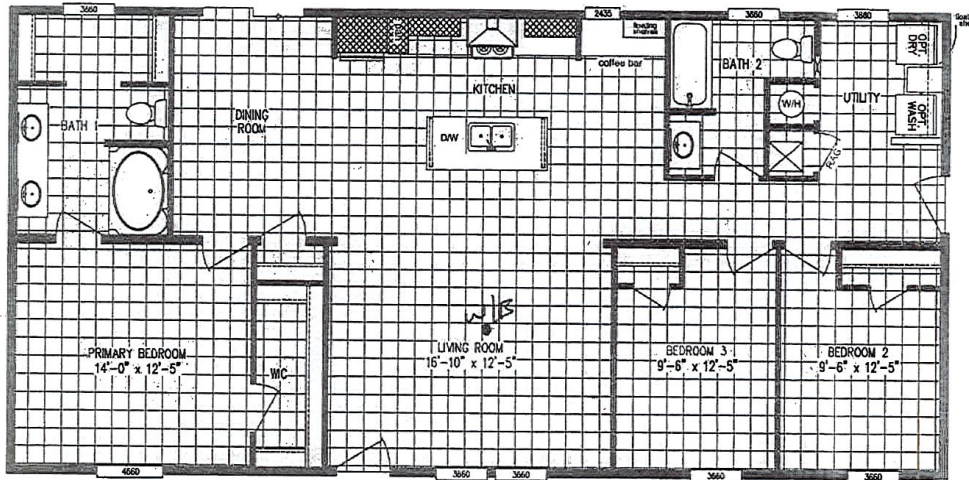

Ralph's Homes

Your comfort is our commitment.

#62

868 Atlantic Highway, Waldoboro, ME 04572 (207) 832-2036 or (800) 675-2036
buy@ralphshomes.com www.ralphshomes.com

Clayton Explorer

28' x 56'

3 Bedroom/ 2 bath

Standard Energy Star Home	OSB Sheathing
R-22 Floor Insulation	8' Flat Ceiling
R-19 Wall insulation	Craftsman Style Front Door
R-33 Roof Insulation	Tranquility Interior Package
40# Roof Load	SS Appliance Package
HE Efficiency Furnace	Linoleum Throughout
40 Gal Water Heater	Recessed Lighting T/O
200 AMP	

-Pricing includes- Delivery up to 50miles, block and level, interior set up & adjustments, sewer hook ups, 1 set of steps ***Final Pricing Subject To Change At Time Of Order***

Quality Homes Since 1955